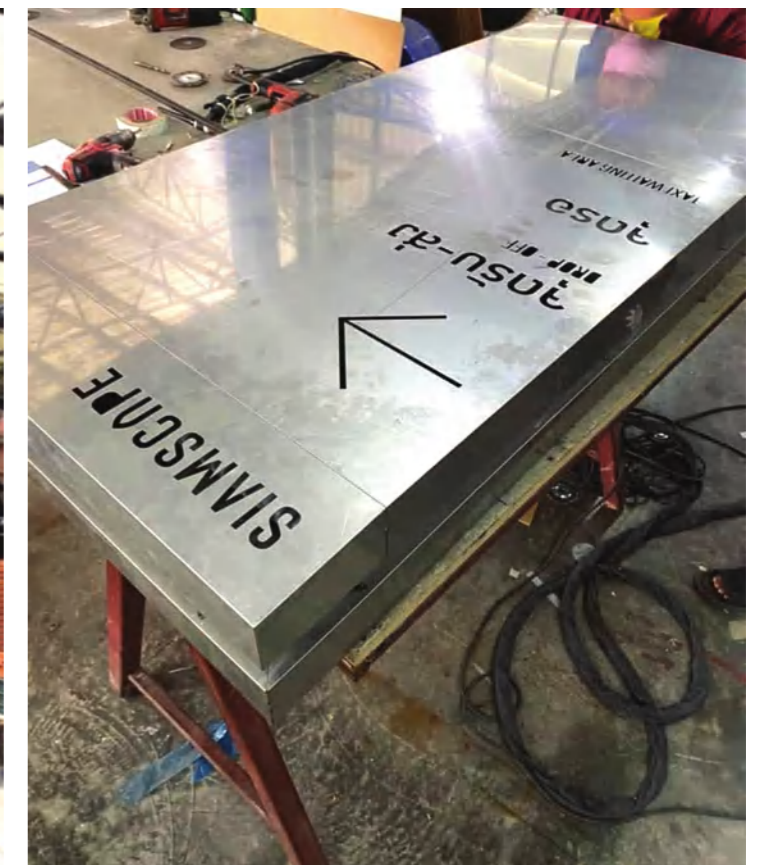

Work

SIAMSCAPE

Siam Square

Pylon Sign, Logo Lightbox LED